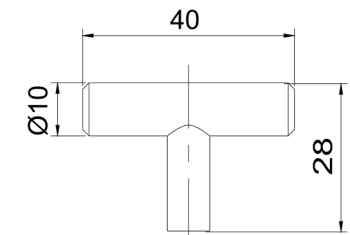

NO.	ADT01
Material	Solid Steel