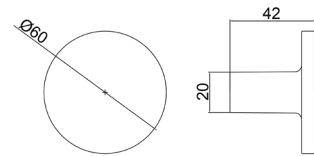

NO.	DMZ-11847
Material	Aluminium