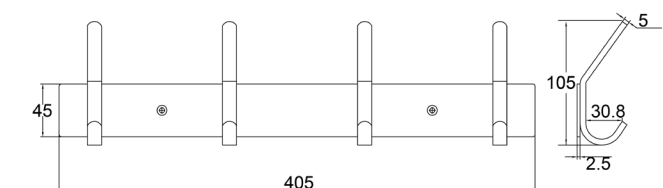

NO.	DMZ-31568-4
Material	Steel