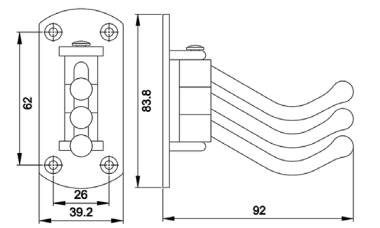

NO.	DMZ-31333
Material	Zinc