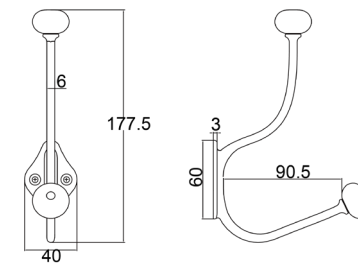

190,000

3,000 employees

ISO9001/ISO14001/BSCI/ICS/
SEDEX/GSV/SCAN/IWAY/FSC/LCMP
(ITS/SGS/BV/UL/TUV)

In-house production

Spare capacity

Board Size: 35*9*1.5cm for 3 hooks
 45*9*1.5cm for 4 hooks
 55*9*1.5cm for 5 hooks
 65*9*1.5cm for 6 hooks

NO.	DMZ-31598
Material	Zinc

NO.	SF-G
Material	Steel

NO.	DMJ-70452
Material	Steel

NO.	DMJ-70451
Material	Steel

NO.	DMZ-31572
Material	Ceramic+Zinc

Board Size: 35*9*1.5cm for 3 hooks
 45*9*1.5cm for 4 hooks
 55*9*1.5cm for 5 hooks
 65*9*1.5cm for 6 hooks

Board Size: 35*9*1.5cm for 3 hooks
 45*9*1.5cm for 4 hooks
 55*9*1.5cm for 5 hooks
 65*9*1.5cm for 6 hooks

Different sizes and colors available

NO.	DMZ-31341
Material	Zinc

Board Size: 35*9*1.5cm for 3 hooks
 45*9*1.5cm for 4 hooks
 55*9*1.5cm for 5 hooks
 65*9*1.5cm for 6 hooks

Board Size: 35*9*1.5cm for 3 hooks
 45*9*1.5cm for 4 hooks
 55*9*1.5cm for 5 hooks
 65*9*1.5cm for 6 hooks

Different sizes and colors available

NO.	*DMZ-11655
Material	Zinc

NO.	*DMZ-11666
Material	Zinc

NO.	DMZ-11466
Material	Zinc