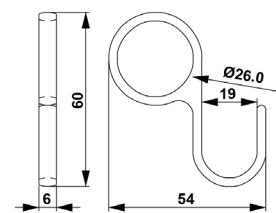

190,000

3,000 employees

ISO9001/ISO14001/BSCI/ICS/
SEDEX/GSV/SCAN/IWAY/FSC/LCMP
(ITS/SGS/BV/UL/TUV)

In-house production

Spare capacity

Board Size: 35*9*1.5cm for 3 hooks
 45*9*1.5cm for 4 hooks
 55*9*1.5cm for 5 hooks
 65*9*1.5cm for 6 hooks

NO.	DMZ-31598
Material	Zinc

NO.	SF-G
Material	Steel

NO.	DMJ-70452
Material	Steel

NO.	DMJ-70451
Material	Steel

NO.	DMZ-31572
Material	Ceramic+Zinc

Board Size: 35*9*1.5cm for 3 hooks
 45*9*1.5cm for 4 hooks
 55*9*1.5cm for 5 hooks
 65*9*1.5cm for 6 hooks

Board Size: 35*9*1.5cm for 3 hooks
 45*9*1.5cm for 4 hooks
 55*9*1.5cm for 5 hooks
 65*9*1.5cm for 6 hooks

Different sizes and colors available

NO.	DMZ-31341
Material	Zinc

Board Size: 35*9*1.5cm for 3 hooks
 45*9*1.5cm for 4 hooks
 55*9*1.5cm for 5 hooks
 65*9*1.5cm for 6 hooks

Board Size: 35*9*1.5cm for 3 hooks
 45*9*1.5cm for 4 hooks
 55*9*1.5cm for 5 hooks
 65*9*1.5cm for 6 hooks

Different sizes and colors available

NO.	*DMZ-11655
Material	Zinc

NO.	*DMZ-11666
Material	Zinc

NO.	DMZ-11466
Material	Zinc