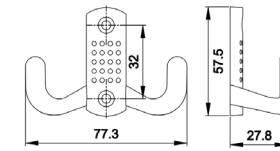

NO.	DMZ-31365
Material	Zinc