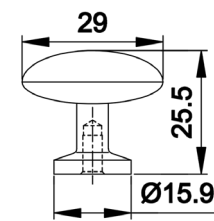

NO.	DMZ-11576
Material	Zinc