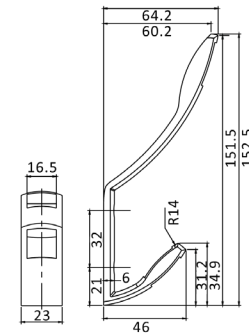

NO.	*DMZ-30088
Material	Zinc