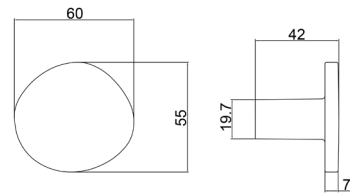

Board Size: 35*9*1.5cm for 3 hooks
 45*9*1.5cm for 4 hooks
 55*9*1.5cm for 5 hooks
 65*9*1.5cm for 6 hooks

Different sizes and colors available

NO.	DMZ-31341
Material	Zinc

Board Size: 35*9*1.5cm for 3 hooks
 45*9*1.5cm for 4 hooks
 55*9*1.5cm for 5 hooks
 65*9*1.5cm for 6 hooks

NO.	DMZ-11849
Material	Aluminium

NO.	DMY-40042
Material	Steel

NO.	DMZ-31613
Material	Zinc

Board Size: 35*9*1.5cm for 3 hooks
 45*9*1.5cm for 4 hooks
 55*9*1.5cm for 5 hooks
 65*9*1.5cm for 6 hooks

Different sizes and colors available

Board Size: 35*9*1.5cm for 3 hooks
 45*9*1.5cm for 4 hooks
 55*9*1.5cm for 5 hooks
 65*9*1.5cm for 6 hooks

Different sizes and colors available

NO.	*DMZ-11655
Material	Zinc

NO.	*DMZ-11666
Material	Zinc

NO.	DMZ-11466
Material	Zinc