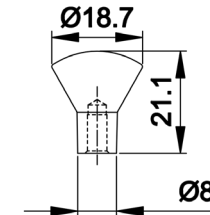

NO.	DMZ-11849
Material	Aluminium

NO.	DMY-40042
Material	Steel

NO.	DMZ-31613
Material	Zinc

Board Size: 35*9*1.5cm for 3 hooks
 45*9*1.5cm for 4 hooks
 55*9*1.5cm for 5 hooks
 65*9*1.5cm for 6 hooks

Different sizes and colors available

Board Size: 35*9*1.5cm for 3 hooks
 45*9*1.5cm for 4 hooks
 55*9*1.5cm for 5 hooks
 65*9*1.5cm for 6 hooks

Different sizes and colors available

NO.	*DMZ-11655
Material	Zinc

NO.	*DMZ-11666
Material	Zinc

NO.	DMZ-11466
Material	Zinc

NO.	DMZ-11630
Material	Zinc

NO.	DMZ-11631
Material	Zinc

NO.	DMZ-11634
Material	Zinc

NO.	DMZ-11358
Material	Zinc

Board Size: 35*9*1.5cm for 3 hooks
 45*9*1.5cm for 4 hooks
 55*9*1.5cm for 5 hooks
 65*9*1.5cm for 6 hooks

Different sizes and colors available

NO.	DMZ-11506
Material	Zinc

NO.	DMZ-11113
Material	Zinc

NO.	DMZ-11114
Material	Zinc

NO.	DMZ-11618
Material	Zinc

NO.	DMZ-11505
Material	Zinc

NO.	DMZ-11642
Material	Zinc

Board Size: 35*9*1.5cm for 3 hooks
 45*9*1.5cm for 4 hooks
 55*9*1.5cm for 5 hooks
 65*9*1.5cm for 6 hooks