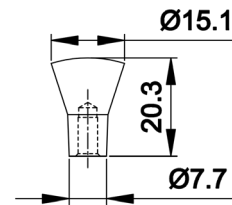

Board Size: 35*9*1.5cm for 3 hooks
 45*9*1.5cm for 4 hooks
 55*9*1.5cm for 5 hooks
 65*9*1.5cm for 6 hooks

Different sizes and colors available

NO.	*DMZ-11655
Material	Zinc

NO.	*DMZ-11666
Material	Zinc

NO.	DMZ-11466
Material	Zinc

NO.	DMZ-11630
Material	Zinc

NO.	DMZ-11631
Material	Zinc

NO.	DMZ-11634
Material	Zinc

NO.	DMZ-11358
Material	Zinc

Board Size: 35*9*1.5cm for 3 hooks
 45*9*1.5cm for 4 hooks
 55*9*1.5cm for 5 hooks
 65*9*1.5cm for 6 hooks

Different sizes and colors available

NO.	DMZ-11506
Material	Zinc

NO.	DMZ-11113
Material	Zinc

NO.	DMZ-11114
Material	Zinc

NO.	DMZ-11618
Material	Zinc

NO.	DMZ-11505
Material	Zinc

NO.	DMZ-11642
Material	Zinc

Board Size: 35*9*1.5cm for 3 hooks
 45*9*1.5cm for 4 hooks
 55*9*1.5cm for 5 hooks
 65*9*1.5cm for 6 hooks