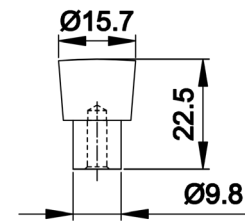

NO.	DMZ-11849
Material	Aluminium

NO.	DMY-40042
Material	Steel

NO.	DMZ-31613
Material	Zinc

Board Size: 35*9*1.5cm for 3 hooks
 45*9*1.5cm for 4 hooks
 55*9*1.5cm for 5 hooks
 65*9*1.5cm for 6 hooks

Different sizes and colors available

Board Size: 35*9*1.5cm for 3 hooks
 45*9*1.5cm for 4 hooks
 55*9*1.5cm for 5 hooks
 65*9*1.5cm for 6 hooks

Different sizes and colors available

NO.	*DMZ-11655
Material	Zinc

NO.	*DMZ-11666
Material	Zinc

NO.	DMZ-11466
Material	Zinc