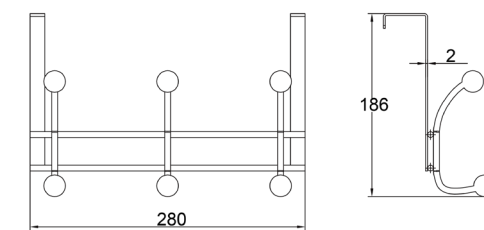

NO.	DMH-60316-6
Material	Steel