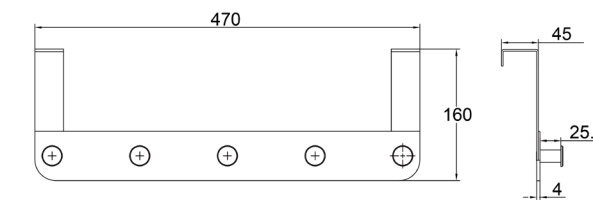

NO.	DMH-60317
Material	Steel