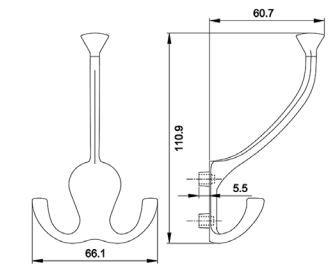

NO.	DMZ-31598
Material	Zinc

NO.	SF-G
Material	Steel

NO.	DMJ-70452
Material	Steel

NO.	DMJ-70451
Material	Steel

NO.	DMZ-31572
Material	Ceramic+Zinc

Board Size: 35*9*1.5cm for 3 hooks
 45*9*1.5cm for 4 hooks
 55*9*1.5cm for 5 hooks
 65*9*1.5cm for 6 hooks

Board Size: 35*9*1.5cm for 3 hooks
 45*9*1.5cm for 4 hooks
 55*9*1.5cm for 5 hooks
 65*9*1.5cm for 6 hooks

Different sizes and colors available

NO.	DMZ-31341
Material	Zinc

Board Size: 35*9*1.5cm for 3 hooks
 45*9*1.5cm for 4 hooks
 55*9*1.5cm for 5 hooks
 65*9*1.5cm for 6 hooks

NO.	DMZ-11849
Material	Aluminium

NO.	DMY-40042
Material	Steel

NO.	DMZ-31613
Material	Zinc

Board Size: 35*9*1.5cm for 3 hooks
 45*9*1.5cm for 4 hooks
 55*9*1.5cm for 5 hooks
 65*9*1.5cm for 6 hooks

Different sizes and colors available

Board Size: 35*9*1.5cm for 3 hooks
 45*9*1.5cm for 4 hooks
 55*9*1.5cm for 5 hooks
 65*9*1.5cm for 6 hooks

Different sizes and colors available

NO.	*DMZ-11655
Material	Zinc

NO.	*DMZ-11666
Material	Zinc

NO.	DMZ-11466
Material	Zinc