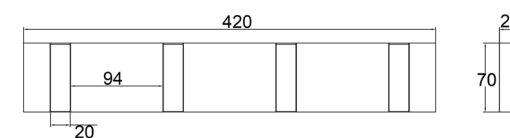

NO.	DMZ-31573-1
Material	Zinc