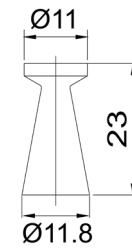

Board Size: 35*9*1.5cm for 3 hooks
 45*9*1.5cm for 4 hooks
 55*9*1.5cm for 5 hooks
 65*9*1.5cm for 6 hooks

Different sizes and colors available

NO.	*DMZ-11655
Material	Zinc

NO.	*DMZ-11666
Material	Zinc

NO.	DMZ-11466
Material	Zinc

NO.	DMZ-11630
Material	Zinc

NO.	DMZ-11631
Material	Zinc

NO.	DMZ-11634
Material	Zinc

NO.	DMZ-11358
Material	Zinc

Board Size: 35*9*1.5cm for 3 hooks
 45*9*1.5cm for 4 hooks
 55*9*1.5cm for 5 hooks
 65*9*1.5cm for 6 hooks

Different sizes and colors available

NO.	DMZ-11506
Material	Zinc

NO.	DMZ-11113
Material	Zinc

NO.	DMZ-11114
Material	Zinc

NO.	DMZ-11618
Material	Zinc

NO.	DMZ-11505
Material	Zinc

NO.	DMZ-11642
Material	Zinc

Board Size: 35*9*1.5cm for 3 hooks
 45*9*1.5cm for 4 hooks
 55*9*1.5cm for 5 hooks
 65*9*1.5cm for 6 hooks