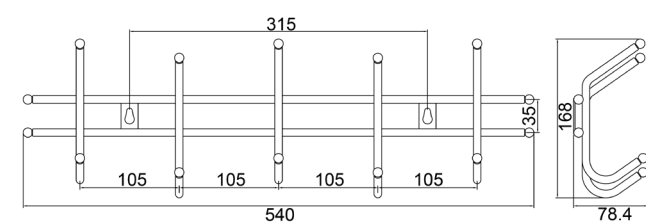

NO.	DMH-60314
Material	Steel