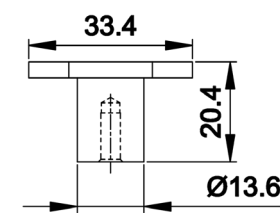

NO.	DMZ-11671
Material	Zinc