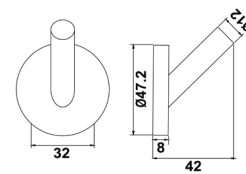

NO.	DMZ-30071
Material	Zinc