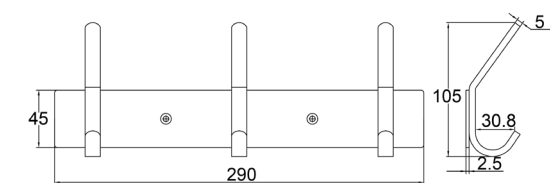

NO.	DMZ-31568-3
Material	Steel