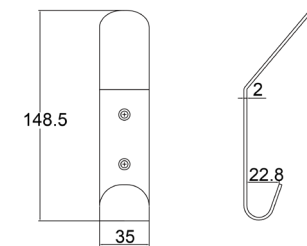

190,000

3,000 employees

ISO9001/ISO14001/BSCI/ICS/
SEDEX/GSV/SCAN/IWAY/FSC/LCMP
(ITS/SGS/BV/UL/TUV)

In-house production

Spare capacity

Board Size: 35*9*1.5cm for 3 hooks
 45*9*1.5cm for 4 hooks
 55*9*1.5cm for 5 hooks
 65*9*1.5cm for 6 hooks

NO.	DMZ-31598
Material	Zinc

NO.	SF-G
Material	Steel

NO.	DMJ-70452
Material	Steel

NO.	DMJ-70451
Material	Steel

NO.	DMZ-31572
Material	Ceramic+Zinc

Board Size: 35*9*1.5cm for 3 hooks
 45*9*1.5cm for 4 hooks
 55*9*1.5cm for 5 hooks
 65*9*1.5cm for 6 hooks

Board Size: 35*9*1.5cm for 3 hooks
 45*9*1.5cm for 4 hooks
 55*9*1.5cm for 5 hooks
 65*9*1.5cm for 6 hooks

Different sizes and colors available

NO.	DMZ-31341
Material	Zinc

Board Size: 35*9*1.5cm for 3 hooks
 45*9*1.5cm for 4 hooks
 55*9*1.5cm for 5 hooks
 65*9*1.5cm for 6 hooks

Board Size: 35*9*1.5cm for 3 hooks
 45*9*1.5cm for 4 hooks
 55*9*1.5cm for 5 hooks
 65*9*1.5cm for 6 hooks

Different sizes and colors available

NO.	*DMZ-11655
Material	Zinc

NO.	*DMZ-11666
Material	Zinc

NO.	DMZ-11466
Material	Zinc