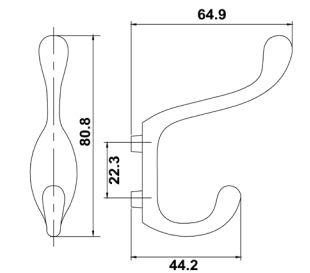

NO.	DMZ-31314
Material	Zinc