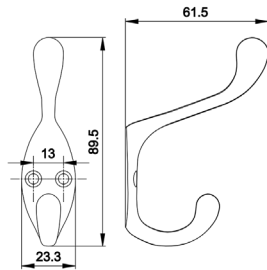

NO.	DMZ-31346
Material	Zinc