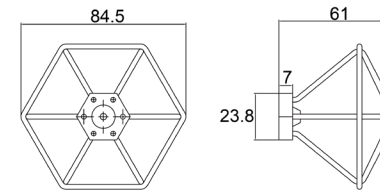

Board Size: 35*9*1.5cm for 3 hooks
 45*9*1.5cm for 4 hooks
 55*9*1.5cm for 5 hooks
 65*9*1.5cm for 6 hooks

Different sizes and colors available

NO.	DMZ-31341
Material	Zinc

Board Size: 35*9*1.5cm for 3 hooks
 45*9*1.5cm for 4 hooks
 55*9*1.5cm for 5 hooks
 65*9*1.5cm for 6 hooks

NO.	DMZ-11849
Material	Aluminium

NO.	DMY-40042
Material	Steel

NO.	DMZ-31613
Material	Zinc

Board Size: 35*9*1.5cm for 3 hooks
 45*9*1.5cm for 4 hooks
 55*9*1.5cm for 5 hooks
 65*9*1.5cm for 6 hooks

Different sizes and colors available

Board Size: 35*9*1.5cm for 3 hooks
 45*9*1.5cm for 4 hooks
 55*9*1.5cm for 5 hooks
 65*9*1.5cm for 6 hooks

Different sizes and colors available

NO.	*DMZ-11655
Material	Zinc

NO.	*DMZ-11666
Material	Zinc

NO.	DMZ-11466
Material	Zinc