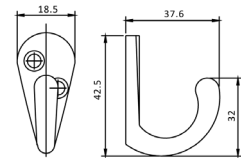

NO.	DMZ-30098
Material	Zinc