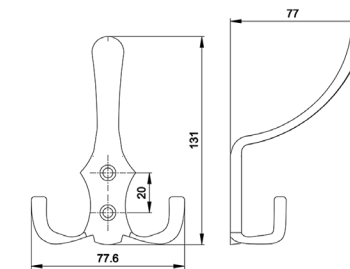

NO.	DMZ-31364
Material	Zinc