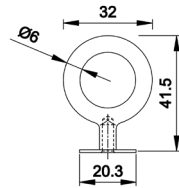

NO.	*DMZ-31401
Material	Zinc