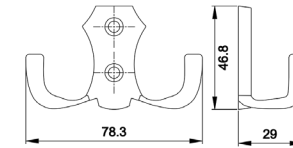

NO.	DMZ-31367
Material	Zinc