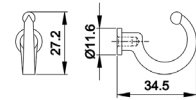

NO.	DMZ-31369
Material	Zinc