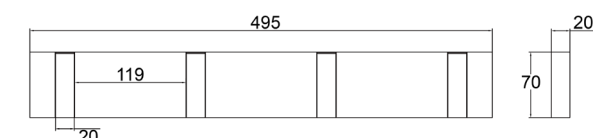

NO.	DMZ-31573-2
Material	Zinc