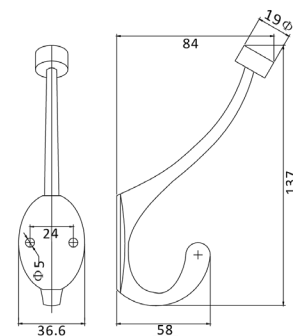

NO.	DMZ-30097
Material	Zinc