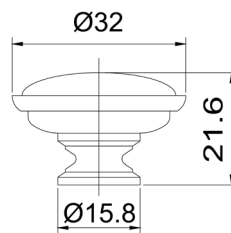

NO.	11264
Material	Hollow Steel