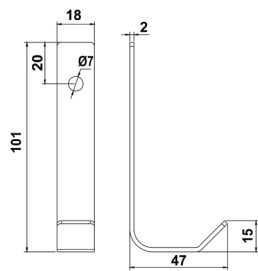

190,000

3,000 employees

ISO9001/ISO14001/BSCI/ICS/
SEDEX/GSV/SCAN/IWAY/FSC/LCMP
(ITS/SGS/BV/UL/TUV)

In-house production

Spare capacity

Board Size: 35*9*1.5cm for 3 hooks
 45*9*1.5cm for 4 hooks
 55*9*1.5cm for 5 hooks
 65*9*1.5cm for 6 hooks

NO.	DMZ-31598
Material	Zinc

NO.	SF-G
Material	Steel

NO.	DMJ-70452
Material	Steel

NO.	DMJ-70451
Material	Steel

NO.	DMZ-31572
Material	Ceramic+Zinc

Board Size: 35*9*1.5cm for 3 hooks
 45*9*1.5cm for 4 hooks
 55*9*1.5cm for 5 hooks
 65*9*1.5cm for 6 hooks

Board Size: 35*9*1.5cm for 3 hooks
 45*9*1.5cm for 4 hooks
 55*9*1.5cm for 5 hooks
 65*9*1.5cm for 6 hooks

Different sizes and colors available

NO.	DMZ-31341
Material	Zinc

Board Size: 35*9*1.5cm for 3 hooks
 45*9*1.5cm for 4 hooks
 55*9*1.5cm for 5 hooks
 65*9*1.5cm for 6 hooks

Board Size: 35*9*1.5cm for 3 hooks
 45*9*1.5cm for 4 hooks
 55*9*1.5cm for 5 hooks
 65*9*1.5cm for 6 hooks

Different sizes and colors available

NO.	*DMZ-11655
Material	Zinc

NO.	*DMZ-11666
Material	Zinc

NO.	DMZ-11466
Material	Zinc