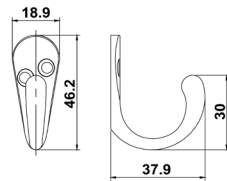

NO.	DMZ-31178
Material	Zinc