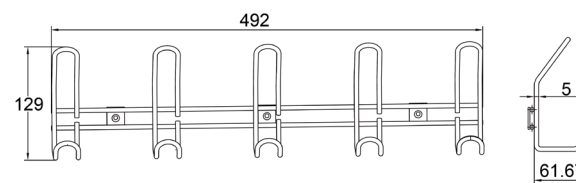

NO.	DMH-60315
Material	Steel