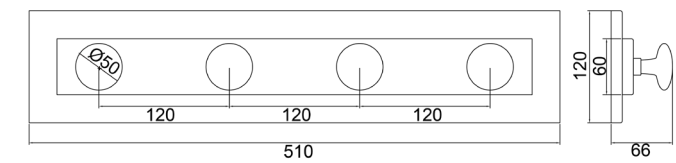

NO.	DMH-60319
Material	Steel