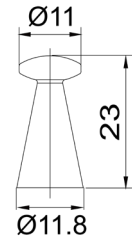

Board Size: 35*9*1.5cm for 3 hooks
 45*9*1.5cm for 4 hooks
 55*9*1.5cm for 5 hooks
 65*9*1.5cm for 6 hooks

Different sizes and colors available

NO.	*DMZ-11655
Material	Zinc

NO.	*DMZ-11666
Material	Zinc

NO.	DMZ-11466
Material	Zinc

NO.	DMZ-11630
Material	Zinc

NO.	DMZ-11631
Material	Zinc

NO.	DMZ-11634
Material	Zinc

NO.	DMZ-11358
Material	Zinc

Board Size: 35*9*1.5cm for 3 hooks
 45*9*1.5cm for 4 hooks
 55*9*1.5cm for 5 hooks
 65*9*1.5cm for 6 hooks

Different sizes and colors available

NO.	DMZ-11506
Material	Zinc

NO.	DMZ-11113
Material	Zinc

NO.	DMZ-11114
Material	Zinc

NO.	DMZ-11618
Material	Zinc

NO.	DMZ-11505
Material	Zinc

NO.	DMZ-11642
Material	Zinc

Board Size: 35*9*1.5cm for 3 hooks
 45*9*1.5cm for 4 hooks
 55*9*1.5cm for 5 hooks
 65*9*1.5cm for 6 hooks