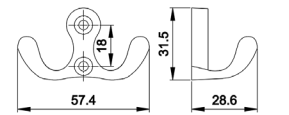

NO.	DMZ-31368
Material	Zinc