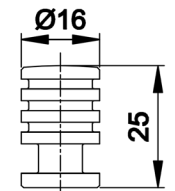

NO.	DMZ-11849
Material	Aluminium

NO.	DMY-40042
Material	Steel

NO.	DMZ-31613
Material	Zinc

Board Size: 35*9*1.5cm for 3 hooks
 45*9*1.5cm for 4 hooks
 55*9*1.5cm for 5 hooks
 65*9*1.5cm for 6 hooks

Different sizes and colors available

Board Size: 35*9*1.5cm for 3 hooks
 45*9*1.5cm for 4 hooks
 55*9*1.5cm for 5 hooks
 65*9*1.5cm for 6 hooks

Different sizes and colors available

NO.	*DMZ-11655
Material	Zinc

NO.	*DMZ-11666
Material	Zinc

NO.	DMZ-11466
Material	Zinc

NO.	DMZ-11630
Material	Zinc

NO.	DMZ-11631
Material	Zinc

NO.	DMZ-11634
Material	Zinc

NO.	DMZ-11358
Material	Zinc

Board Size: 35*9*1.5cm for 3 hooks
 45*9*1.5cm for 4 hooks
 55*9*1.5cm for 5 hooks
 65*9*1.5cm for 6 hooks

Different sizes and colors available

NO.	DMZ-11506
Material	Zinc

NO.	DMZ-11113
Material	Zinc

NO.	DMZ-11114
Material	Zinc

NO.	DMZ-11618
Material	Zinc

NO.	DMZ-11505
Material	Zinc

NO.	DMZ-11642
Material	Zinc

Board Size: 35*9*1.5cm for 3 hooks
 45*9*1.5cm for 4 hooks
 55*9*1.5cm for 5 hooks
 65*9*1.5cm for 6 hooks