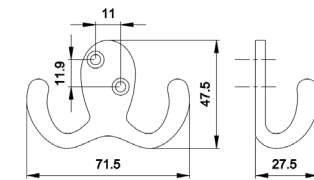

NO.	DMZ-31290
Material	Zinc