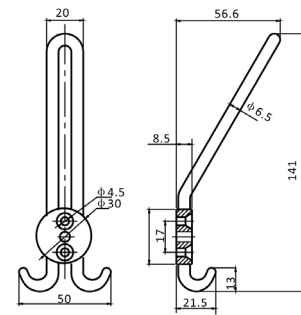

NO.	DMZ-30021
Material	Zinc