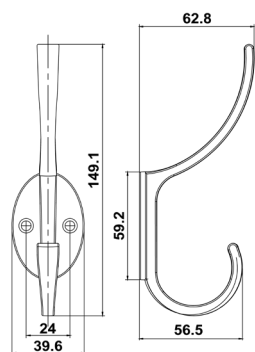

NO.	DMZ-31168
Material	Zinc