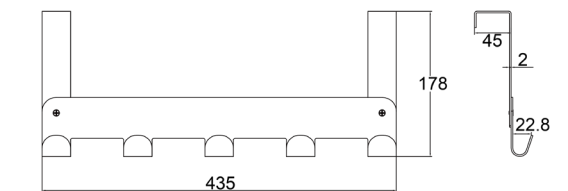

NO.	DMH-60318
Material	Steel