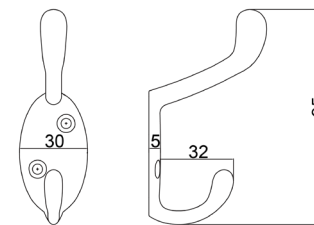

NO.	DMZ-31567
Material	Zinc