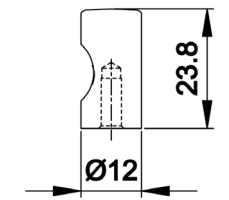

Board Size: 35*9*1.5cm for 3 hooks
 45*9*1.5cm for 4 hooks
 55*9*1.5cm for 5 hooks
 65*9*1.5cm for 6 hooks

Different sizes and colors available

NO.	*DMZ-11655
Material	Zinc

NO.	*DMZ-11666
Material	Zinc

NO.	DMZ-11466
Material	Zinc

NO.	DMZ-11630
Material	Zinc

NO.	DMZ-11631
Material	Zinc

NO.	DMZ-11634
Material	Zinc

NO.	DMZ-11358
Material	Zinc

Board Size: 35*9*1.5cm for 3 hooks
 45*9*1.5cm for 4 hooks
 55*9*1.5cm for 5 hooks
 65*9*1.5cm for 6 hooks

Different sizes and colors available

NO.	DMZ-11506
Material	Zinc

NO.	DMZ-11113
Material	Zinc

NO.	DMZ-11114
Material	Zinc

NO.	DMZ-11618
Material	Zinc

NO.	DMZ-11505
Material	Zinc

NO.	DMZ-11642
Material	Zinc

Board Size: 35*9*1.5cm for 3 hooks
 45*9*1.5cm for 4 hooks
 55*9*1.5cm for 5 hooks
 65*9*1.5cm for 6 hooks