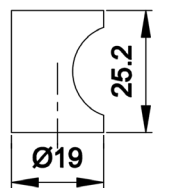

NO.	DMZ-11849
Material	Aluminium

NO.	DMY-40042
Material	Steel

NO.	DMZ-31613
Material	Zinc

Board Size: 35*9*1.5cm for 3 hooks
 45*9*1.5cm for 4 hooks
 55*9*1.5cm for 5 hooks
 65*9*1.5cm for 6 hooks

Different sizes and colors available

Board Size: 35*9*1.5cm for 3 hooks
 45*9*1.5cm for 4 hooks
 55*9*1.5cm for 5 hooks
 65*9*1.5cm for 6 hooks

Different sizes and colors available

NO.	*DMZ-11655
Material	Zinc

NO.	*DMZ-11666
Material	Zinc

NO.	DMZ-11466
Material	Zinc

NO.	DMZ-11630
Material	Zinc

NO.	DMZ-11631
Material	Zinc

NO.	DMZ-11634
Material	Zinc

NO.	DMZ-11358
Material	Zinc

Board Size: 35*9*1.5cm for 3 hooks
 45*9*1.5cm for 4 hooks
 55*9*1.5cm for 5 hooks
 65*9*1.5cm for 6 hooks

Different sizes and colors available

NO.	DMZ-11506
Material	Zinc

NO.	DMZ-11113
Material	Zinc

NO.	DMZ-11114
Material	Zinc

NO.	DMZ-11618
Material	Zinc

NO.	DMZ-11505
Material	Zinc

NO.	DMZ-11642
Material	Zinc

Board Size: 35*9*1.5cm for 3 hooks
 45*9*1.5cm for 4 hooks
 55*9*1.5cm for 5 hooks
 65*9*1.5cm for 6 hooks