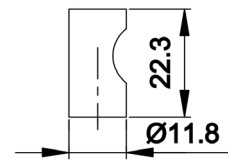

Board Size: 35*9*1.5cm for 3 hooks
 45*9*1.5cm for 4 hooks
 55*9*1.5cm for 5 hooks
 65*9*1.5cm for 6 hooks

Different sizes and colors available

NO.	*DMZ-11655
Material	Zinc

NO.	*DMZ-11666
Material	Zinc

NO.	DMZ-11466
Material	Zinc

NO.	DMZ-11630
Material	Zinc

NO.	DMZ-11631
Material	Zinc

NO.	DMZ-11634
Material	Zinc

NO.	DMZ-11358
Material	Zinc

Board Size: 35*9*1.5cm for 3 hooks
 45*9*1.5cm for 4 hooks
 55*9*1.5cm for 5 hooks
 65*9*1.5cm for 6 hooks

Different sizes and colors available

NO.	DMZ-11506
Material	Zinc

NO.	DMZ-11113
Material	Zinc

NO.	DMZ-11114
Material	Zinc

NO.	DMZ-11618
Material	Zinc

NO.	DMZ-11505
Material	Zinc

NO.	DMZ-11642
Material	Zinc

Board Size: 35*9*1.5cm for 3 hooks
 45*9*1.5cm for 4 hooks
 55*9*1.5cm for 5 hooks
 65*9*1.5cm for 6 hooks