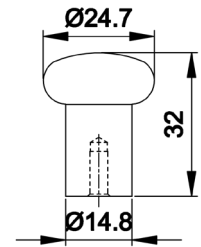

Board Size: 35*9*1.5cm for 3 hooks
 45*9*1.5cm for 4 hooks
 55*9*1.5cm for 5 hooks
 65*9*1.5cm for 6 hooks

Different sizes and colors available

NO.	DMZ-31341
Material	Zinc

Board Size: 35*9*1.5cm for 3 hooks
 45*9*1.5cm for 4 hooks
 55*9*1.5cm for 5 hooks
 65*9*1.5cm for 6 hooks

NO.	DMZ-11849
Material	Aluminium

NO.	DMY-40042
Material	Steel

NO.	DMZ-31613
Material	Zinc

Board Size: 35*9*1.5cm for 3 hooks
 45*9*1.5cm for 4 hooks
 55*9*1.5cm for 5 hooks
 65*9*1.5cm for 6 hooks

Different sizes and colors available

Board Size: 35*9*1.5cm for 3 hooks
 45*9*1.5cm for 4 hooks
 55*9*1.5cm for 5 hooks
 65*9*1.5cm for 6 hooks

Different sizes and colors available

NO.	*DMZ-11655
Material	Zinc

NO.	*DMZ-11666
Material	Zinc

NO.	DMZ-11466
Material	Zinc

NO.	DMZ-11630
Material	Zinc

NO.	DMZ-11631
Material	Zinc

NO.	DMZ-11634
Material	Zinc

NO.	DMZ-11358
Material	Zinc

Board Size: 35*9*1.5cm for 3 hooks
 45*9*1.5cm for 4 hooks
 55*9*1.5cm for 5 hooks
 65*9*1.5cm for 6 hooks