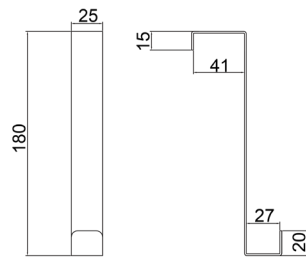

190,000

3,000 employees

ISO9001/ISO14001/BSCI/ICS/
SEDEX/GSV/SCAN/IWAY/FSC/LCMP
(ITS/SGS/BV/UL/TUV)

In-house production

Spare capacity

Board Size: 35*9*1.5cm for 3 hooks
 45*9*1.5cm for 4 hooks
 55*9*1.5cm for 5 hooks
 65*9*1.5cm for 6 hooks

NO.	DMZ-31598
Material	Zinc

NO.	SF-G
Material	Steel

NO.	DMJ-70452
Material	Steel

NO.	DMJ-70451
Material	Steel

NO.	DMZ-31572
Material	Ceramic+Zinc

Board Size: 35*9*1.5cm for 3 hooks
 45*9*1.5cm for 4 hooks
 55*9*1.5cm for 5 hooks
 65*9*1.5cm for 6 hooks

Board Size: 35*9*1.5cm for 3 hooks
 45*9*1.5cm for 4 hooks
 55*9*1.5cm for 5 hooks
 65*9*1.5cm for 6 hooks

Different sizes and colors available

NO.	DMZ-31341
Material	Zinc

Board Size: 35*9*1.5cm for 3 hooks
 45*9*1.5cm for 4 hooks
 55*9*1.5cm for 5 hooks
 65*9*1.5cm for 6 hooks

Board Size: 35*9*1.5cm for 3 hooks
 45*9*1.5cm for 4 hooks
 55*9*1.5cm for 5 hooks
 65*9*1.5cm for 6 hooks

Different sizes and colors available

NO.	*DMZ-11655
Material	Zinc

NO.	*DMZ-11666
Material	Zinc

NO.	DMZ-11466
Material	Zinc