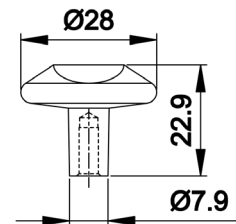

NO.	DMZ-11635
Material	Zinc