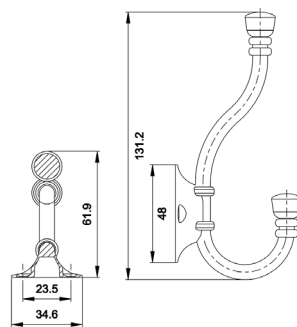

NO.	DMZ-31245
Material	Zinc