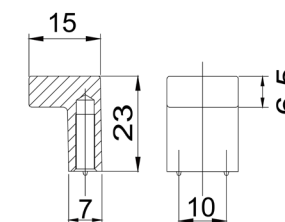

NO.	DMZ-11347
Material	Zinc