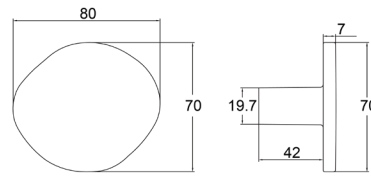

NO.	DMZ-11848
Material	Aluminium