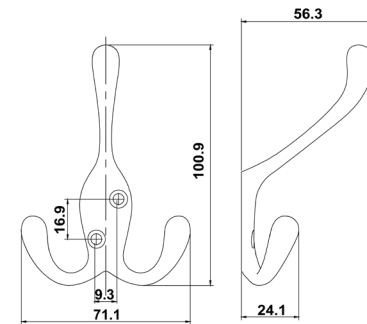

NO.	DMZ-31251
Material	Zinc