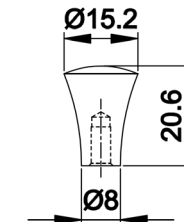

NO.	DMZ-11849
Material	Aluminium

NO.	DMY-40042
Material	Steel

NO.	DMZ-31613
Material	Zinc

Board Size: 35*9*1.5cm for 3 hooks
 45*9*1.5cm for 4 hooks
 55*9*1.5cm for 5 hooks
 65*9*1.5cm for 6 hooks

Different sizes and colors available

Board Size: 35*9*1.5cm for 3 hooks
 45*9*1.5cm for 4 hooks
 55*9*1.5cm for 5 hooks
 65*9*1.5cm for 6 hooks

Different sizes and colors available

NO.	*DMZ-11655
Material	Zinc

NO.	*DMZ-11666
Material	Zinc

NO.	DMZ-11466
Material	Zinc

NO.	DMZ-11630
Material	Zinc

NO.	DMZ-11631
Material	Zinc

NO.	DMZ-11634
Material	Zinc

NO.	DMZ-11358
Material	Zinc

Board Size: 35*9*1.5cm for 3 hooks
 45*9*1.5cm for 4 hooks
 55*9*1.5cm for 5 hooks
 65*9*1.5cm for 6 hooks

Different sizes and colors available

NO.	DMZ-11506
Material	Zinc

NO.	DMZ-11113
Material	Zinc

NO.	DMZ-11114
Material	Zinc

NO.	DMZ-11618
Material	Zinc

NO.	DMZ-11505
Material	Zinc

NO.	DMZ-11642
Material	Zinc

Board Size: 35*9*1.5cm for 3 hooks
 45*9*1.5cm for 4 hooks
 55*9*1.5cm for 5 hooks
 65*9*1.5cm for 6 hooks