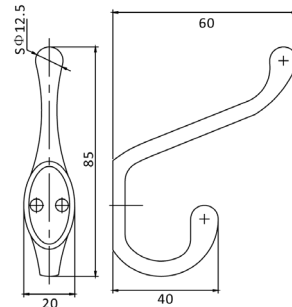

NO.	DMZ-30099
Material	Zinc