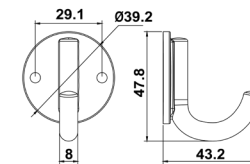

NO.	DMZ-30095
Material	Zinc