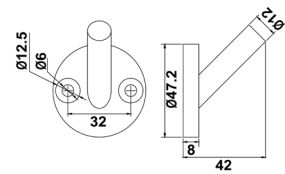

NO.	DMZ-30070
Material	Zinc