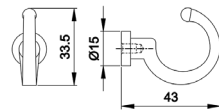

NO.	DMZ-31370
Material	Zinc