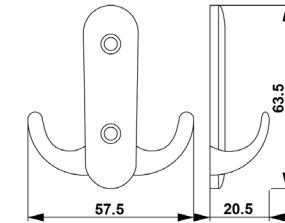

Board Size: 35*9*1.5cm for 3 hooks
 45*9*1.5cm for 4 hooks
 55*9*1.5cm for 5 hooks
 65*9*1.5cm for 6 hooks

Different sizes and colors available

NO.	DMZ-31341
Material	Zinc

Board Size: 35*9*1.5cm for 3 hooks
 45*9*1.5cm for 4 hooks
 55*9*1.5cm for 5 hooks
 65*9*1.5cm for 6 hooks

NO.	DMZ-11849
Material	Aluminium

NO.	DMY-40042
Material	Steel

NO.	DMZ-31613
Material	Zinc

Board Size: 35*9*1.5cm for 3 hooks
 45*9*1.5cm for 4 hooks
 55*9*1.5cm for 5 hooks
 65*9*1.5cm for 6 hooks

Different sizes and colors available

Board Size: 35*9*1.5cm for 3 hooks
 45*9*1.5cm for 4 hooks
 55*9*1.5cm for 5 hooks
 65*9*1.5cm for 6 hooks

Different sizes and colors available

NO.	*DMZ-11655
Material	Zinc

NO.	*DMZ-11666
Material	Zinc

NO.	DMZ-11466
Material	Zinc