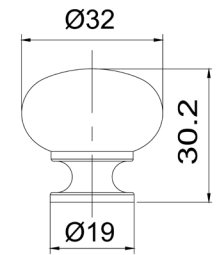

Board Size: 35*9*1.5cm for 3 hooks
 45*9*1.5cm for 4 hooks
 55*9*1.5cm for 5 hooks
 65*9*1.5cm for 6 hooks

Different sizes and colors available

NO.	DMZ-31341
Material	Zinc

Board Size: 35*9*1.5cm for 3 hooks
 45*9*1.5cm for 4 hooks
 55*9*1.5cm for 5 hooks
 65*9*1.5cm for 6 hooks

NO.	DMZ-11849
Material	Aluminium

NO.	DMY-40042
Material	Steel

NO.	DMZ-31613
Material	Zinc

Board Size: 35*9*1.5cm for 3 hooks
 45*9*1.5cm for 4 hooks
 55*9*1.5cm for 5 hooks
 65*9*1.5cm for 6 hooks

Different sizes and colors available

Board Size: 35*9*1.5cm for 3 hooks
 45*9*1.5cm for 4 hooks
 55*9*1.5cm for 5 hooks
 65*9*1.5cm for 6 hooks

Different sizes and colors available

NO.	*DMZ-11655
Material	Zinc

NO.	*DMZ-11666
Material	Zinc

NO.	DMZ-11466
Material	Zinc

NO.	DMZ-11630
Material	Zinc

NO.	DMZ-11631
Material	Zinc

NO.	DMZ-11634
Material	Zinc

NO.	DMZ-11358
Material	Zinc

Board Size: 35*9*1.5cm for 3 hooks
 45*9*1.5cm for 4 hooks
 55*9*1.5cm for 5 hooks
 65*9*1.5cm for 6 hooks