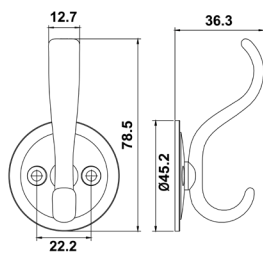

NO.	DMZ-31255
Material	Zinc