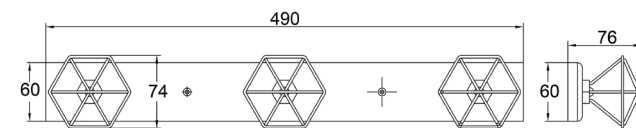

NO.	DMY-40042-3
Material	Steel