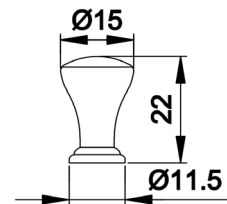

NO.	DMZ-11849
Material	Aluminium

NO.	DMY-40042
Material	Steel

NO.	DMZ-31613
Material	Zinc

Board Size: 35*9*1.5cm for 3 hooks
 45*9*1.5cm for 4 hooks
 55*9*1.5cm for 5 hooks
 65*9*1.5cm for 6 hooks

Different sizes and colors available

Board Size: 35*9*1.5cm for 3 hooks
 45*9*1.5cm for 4 hooks
 55*9*1.5cm for 5 hooks
 65*9*1.5cm for 6 hooks

Different sizes and colors available

NO.	*DMZ-11655
Material	Zinc

NO.	*DMZ-11666
Material	Zinc

NO.	DMZ-11466
Material	Zinc

NO.	DMZ-11630
Material	Zinc

NO.	DMZ-11631
Material	Zinc

NO.	DMZ-11634
Material	Zinc

NO.	DMZ-11358
Material	Zinc

Board Size: 35*9*1.5cm for 3 hooks
 45*9*1.5cm for 4 hooks
 55*9*1.5cm for 5 hooks
 65*9*1.5cm for 6 hooks

Different sizes and colors available

NO.	DMZ-11506
Material	Zinc

NO.	DMZ-11113
Material	Zinc

NO.	DMZ-11114
Material	Zinc

NO.	DMZ-11618
Material	Zinc

NO.	DMZ-11505
Material	Zinc

NO.	DMZ-11642
Material	Zinc

Board Size: 35*9*1.5cm for 3 hooks
 45*9*1.5cm for 4 hooks
 55*9*1.5cm for 5 hooks
 65*9*1.5cm for 6 hooks