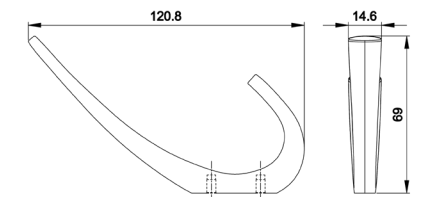

NO.	DMZ-31445
Material	Zinc