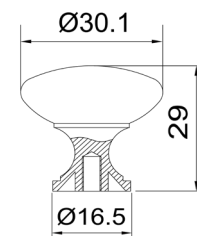

NO.	BGD-001H
Material	Hollow Steel