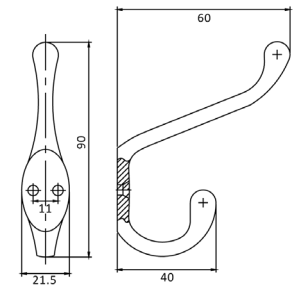

NO.	DMZ-30065
Material	Zinc