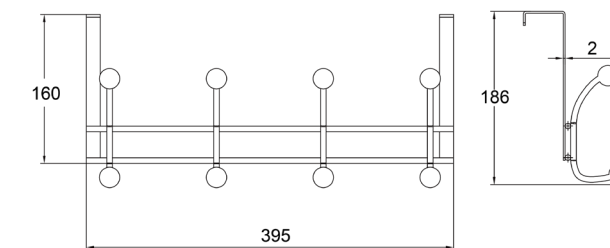

NO.	DMH-60316-8
Material	Steel